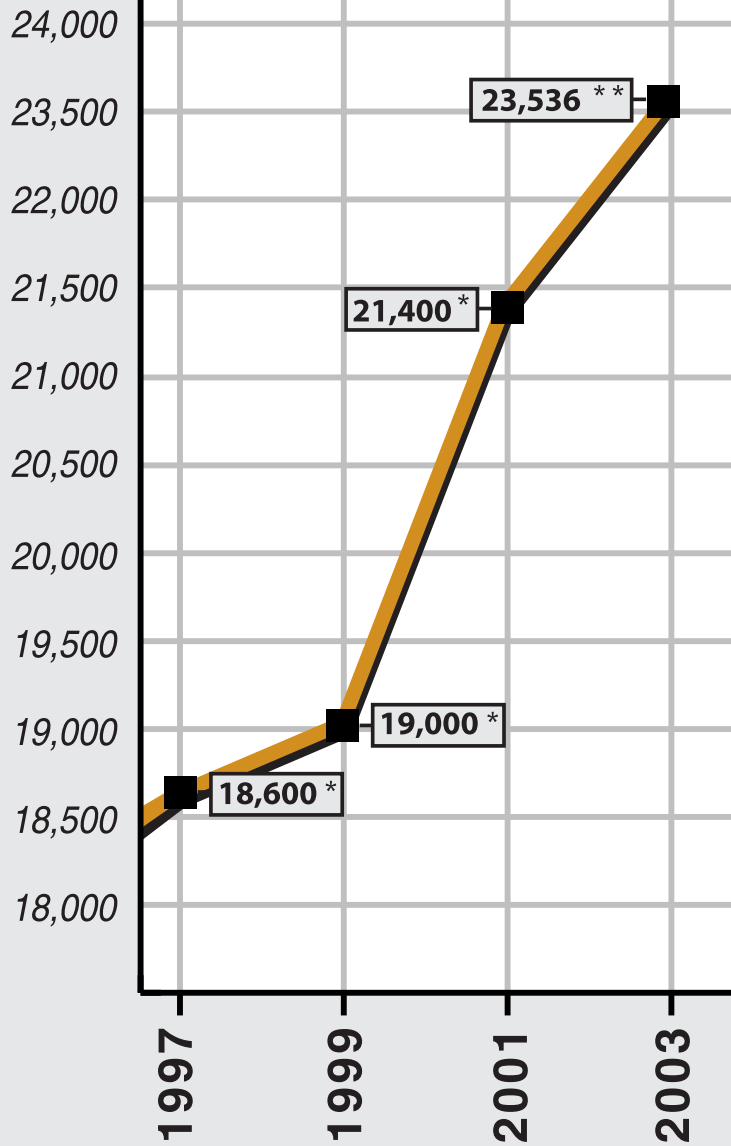

TRAFFIC COUNT ON UNION HILLS ROAD (BETWEEN 59TH AVE AND 67TH AVE)

- ARROWHEAD ORCHARDS
- ARROWHEAD COMMUNITY HOSPITAL
- PORTION OF UNION HILLS DISPLAYED IN LINE GRAPH TO THE LEFT

■ AVERAGE DAILY TRAFFIC ALONG UNION HILLS BLVD

* STATISTICS COME FROM THE CITY OF GLENDALE TRANSPORTATION DEPARTMENT

** STATISTICS COME FROM ADT COUNTS

CONTACT

LAWRENCE GRINNELL 480-563-1755

GRINNELL@DOUBLE-G-RANCH.COM

VISIT OUR WEBSITE AT www.2GRanch.com