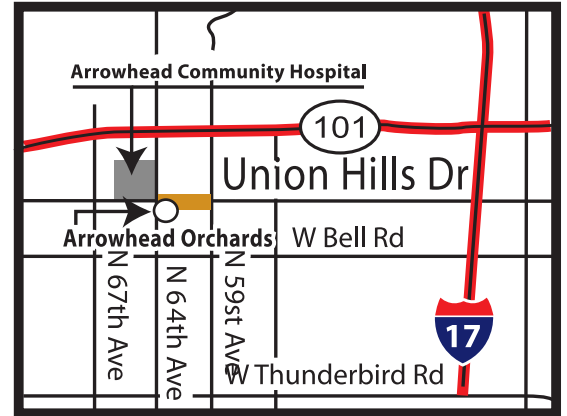

TRAFFIC COUNT ON UNION HILLS ROAD (BETWEEN 59TH AVE AND 67TH AVE)

- ARROWHEAD ORCHARDS
- ARROWHEAD COMMUNITY HOSPITAL
- PORTION OF UNION HILLS DISPLAYED IN LINE GRAPH TO THE LEFT

■ AVERAGE DAILY TRAFFIC ALONG UNION HILLS BLVD

* STATISTICS COME FROM THE CITY OF GLENDALE TRANSPORTATION DEPARTMENT

** STATISTICS COME FROM ADT COUNTS

CONTACT

LAWRENCE GRINNELL 480-563-1755

GRINNELL@DOUBLE-G-RANCH.COM

VISIT OUR WEBSITE AT www.2GRanch.com